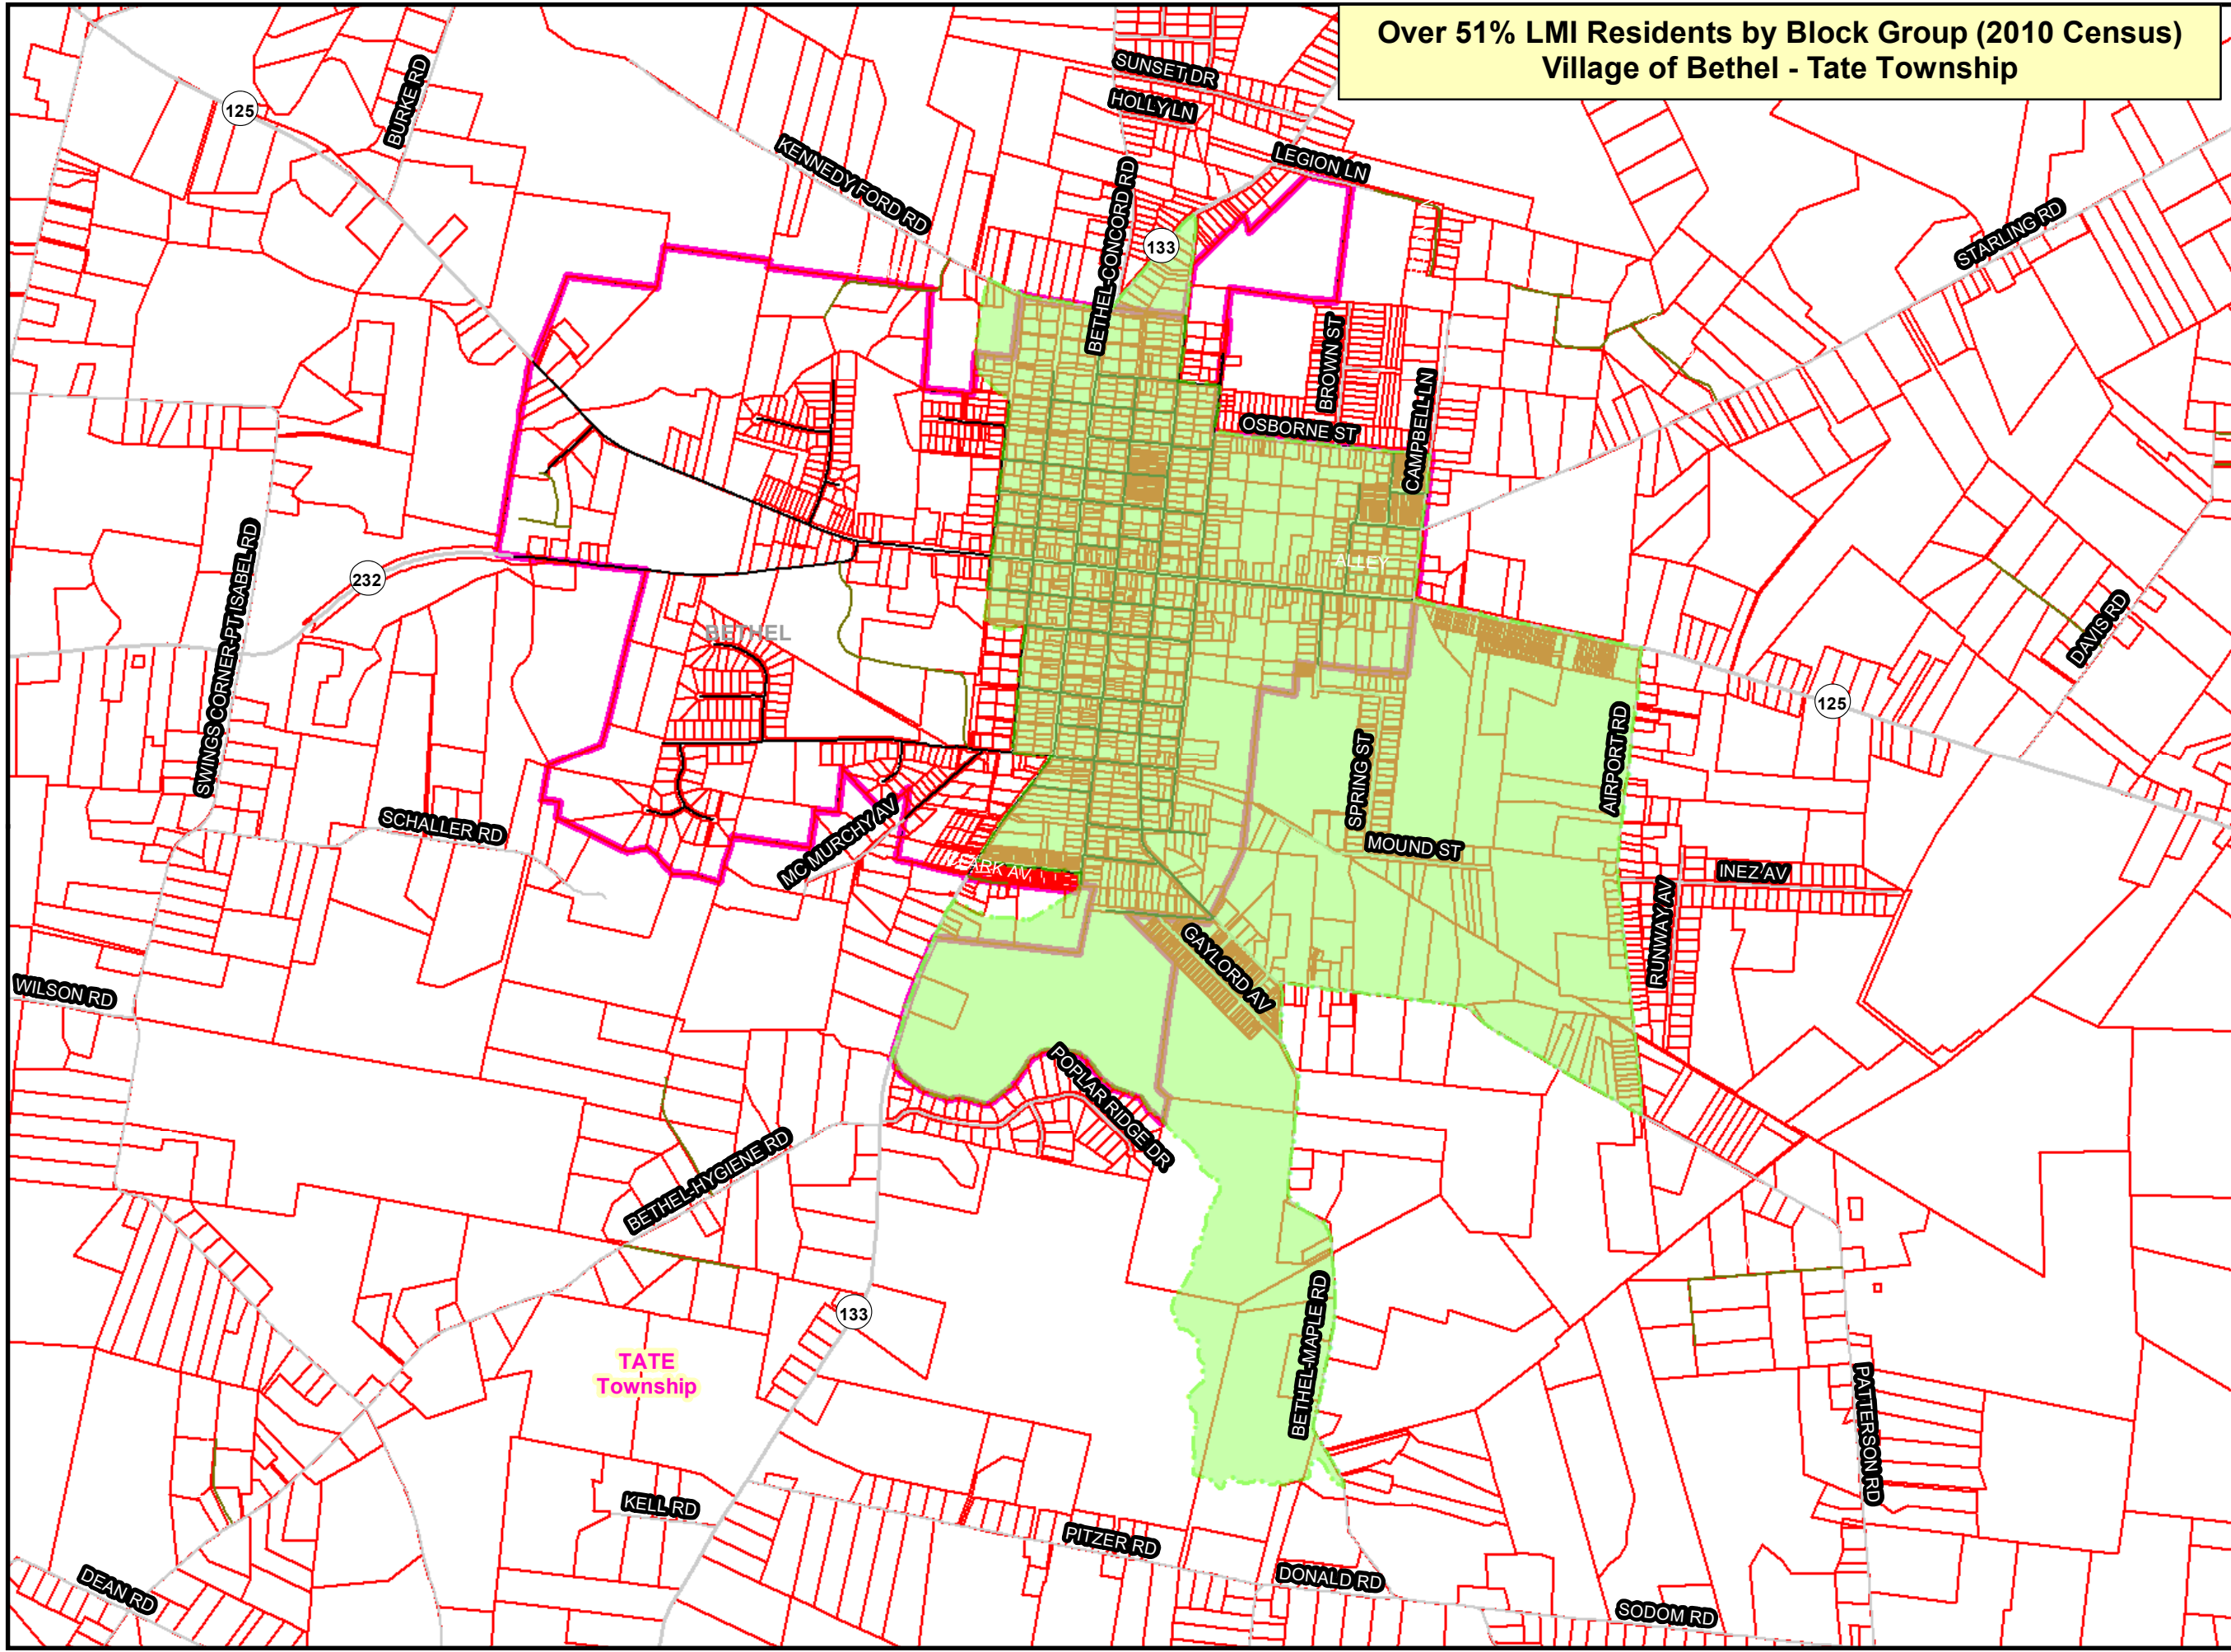

**Over 51% LMI Residents by Block Group (2010 Census)
Village of Bethel - Tate Township**

Legend

- Greater than 51% LMI 2010 Census
- Townships

The information contained on this map is a public resource for general information and is provided for use only as a graphical representation. Clermont County makes no warranty as to the content, accuracy, or completeness of the information contained herein and assumes no liability for any errors. Any reliance on this information is at the exclusive risk of the user. Aerial photography acquired in 2019.