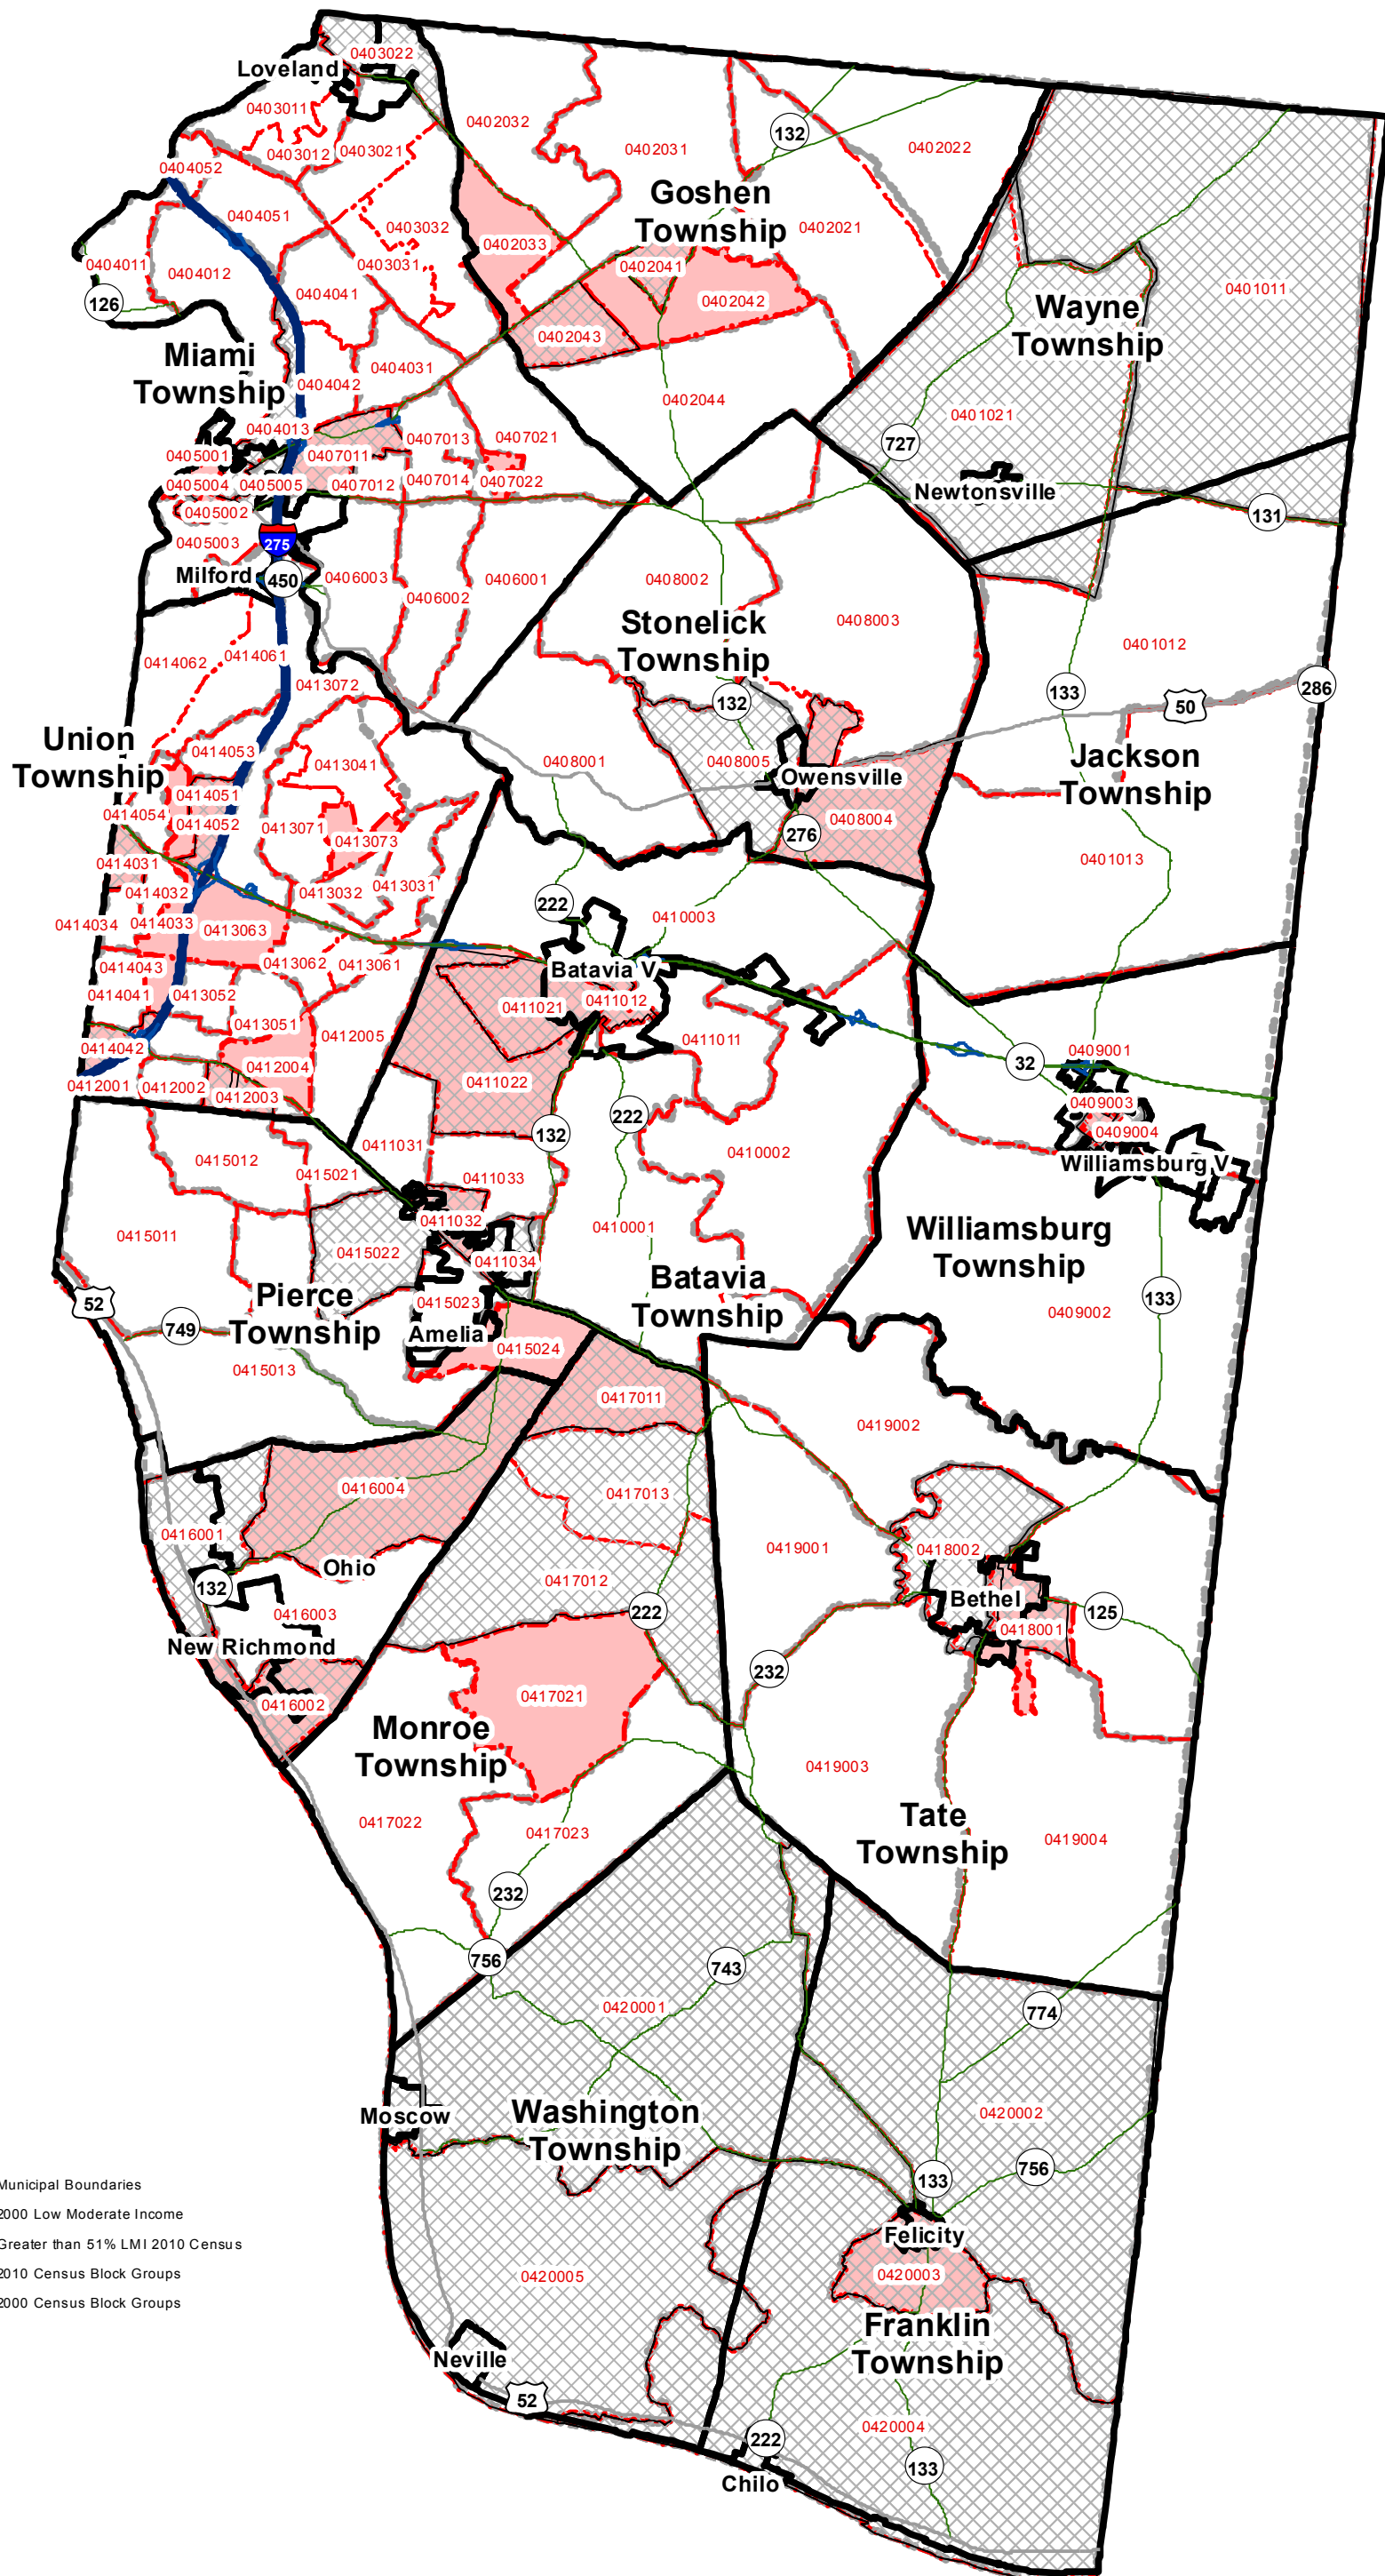

Comparison of 2000 & 2010 LMI Designations by Block Group

-  Municipal Boundaries
-  2000 Low Moderate Income
-  Greater than 51% LMI 2010 Census
-  2010 Census Block Groups
-  2000 Census Block Groups